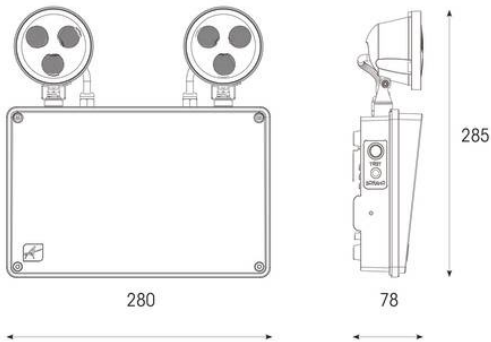

Application Industrial, Outdoor

Specification Performance

Raptor IP65 Twin Spot

Raptor IP65 Twin Spot White

Code: ARAP/1/W

PRODUCT FEATURES

- Compact modern twin spot suitable for industrial and retail applications
- Moulded polycarbonate heads
- Self-test as standard with DALI emergency option
- Standard option offers impressive 500 lumen output with high output option giving over 700 lumen outputs, ensuring suitability for a range of applications
- Individual adjustable heads allowing ultimate versatility up or down to aim output to desired height

GENERAL INFORMATION

Wattage	3W
Lumens Delivered	500lm (EM)
Lm/W	166lm/W
Beam Angle	65
CRI	70
CCT	6500
Input	220-240V
Operating Temp	0-40°C
SDCM	6
Cut-Out Size	NA
Product Weight without Packaging	0.763 kg

TECHNICAL INFORMATION

Light Source	LED
Colour / Finish	White
IP Rating	IP66
Class Protection	2
Internal / External	Internal
Surface / Recessed / Suspended	Surface
Lumen Depreciation	>60000
Warranty (Years)	5
CE Mark	Yes
Height	78 mm

Application	Industrial, Outdoor
Specification	Performance

Raptor IP65 Twin Spot

Raptor IP65 Twin Spot White
Code: ARAP/1/W

SPARES

ASBP/35	9.6V 1500mAh LiFePO4 Replacement Battery
---------	--